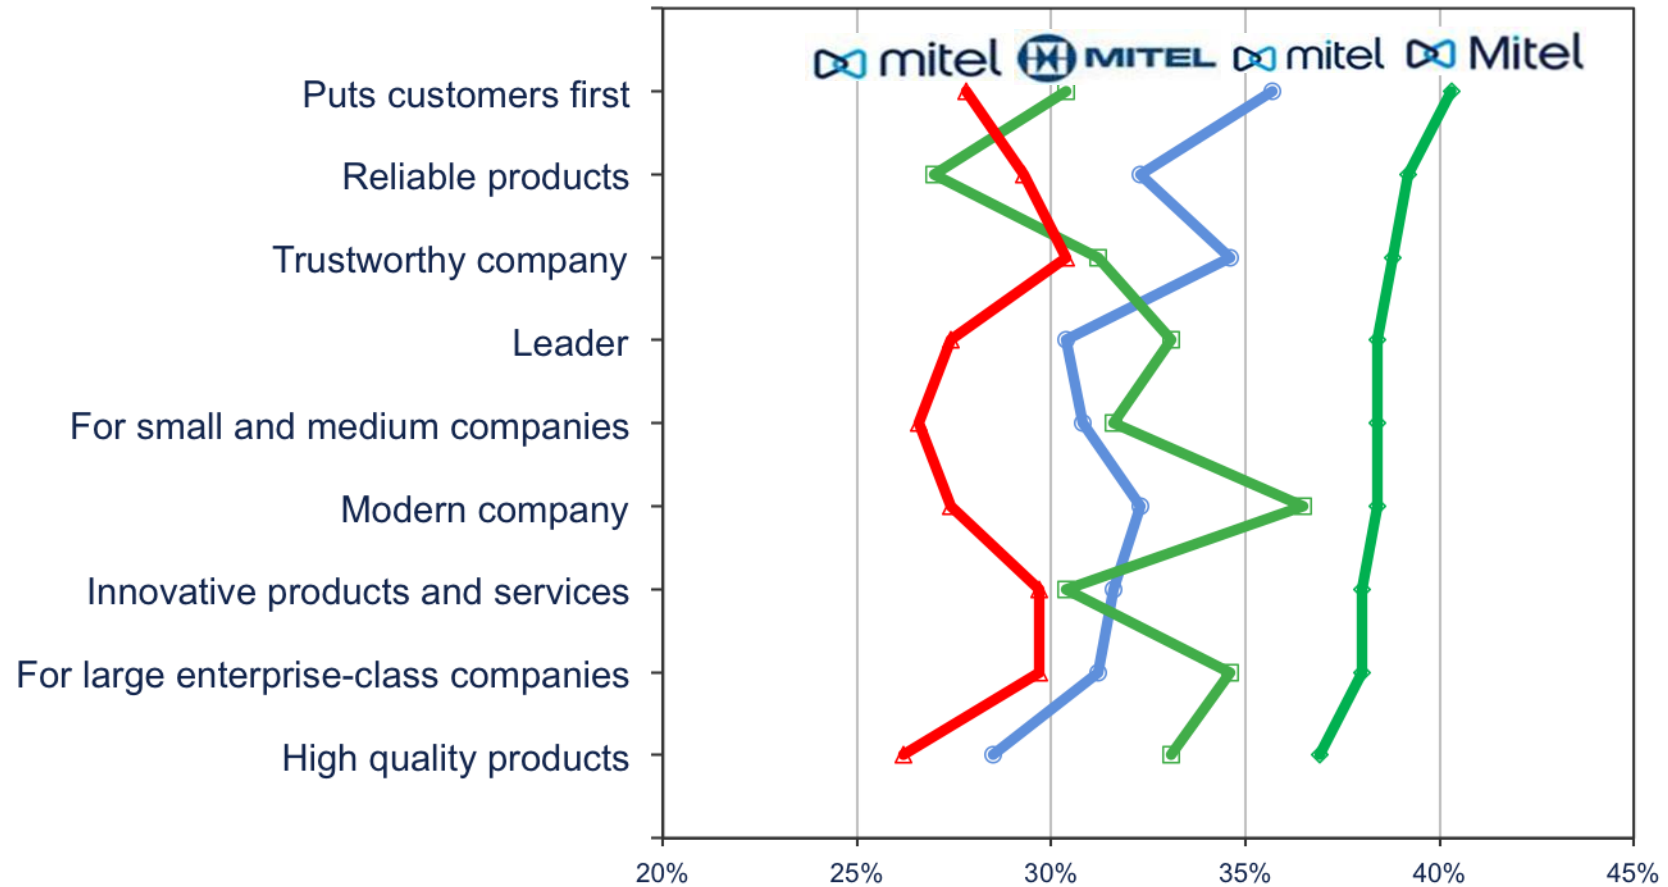

Het nieuwe Mitel

@MITEL

Ook 'uw' logo...

Attribute Association - Logos

Which of these logos communicates that Mitel is/provides.... Base = All respondents.

Acquisitiehistorie

Result
Een

Gr

* As of June

Resultaat van overnames: Leader in GartnerMagic Quadrant UC

juli 2013

augustus 2014

Strategie

Leverage
the core

Invest
in the cloud

Rapidly
Expand the
contact center