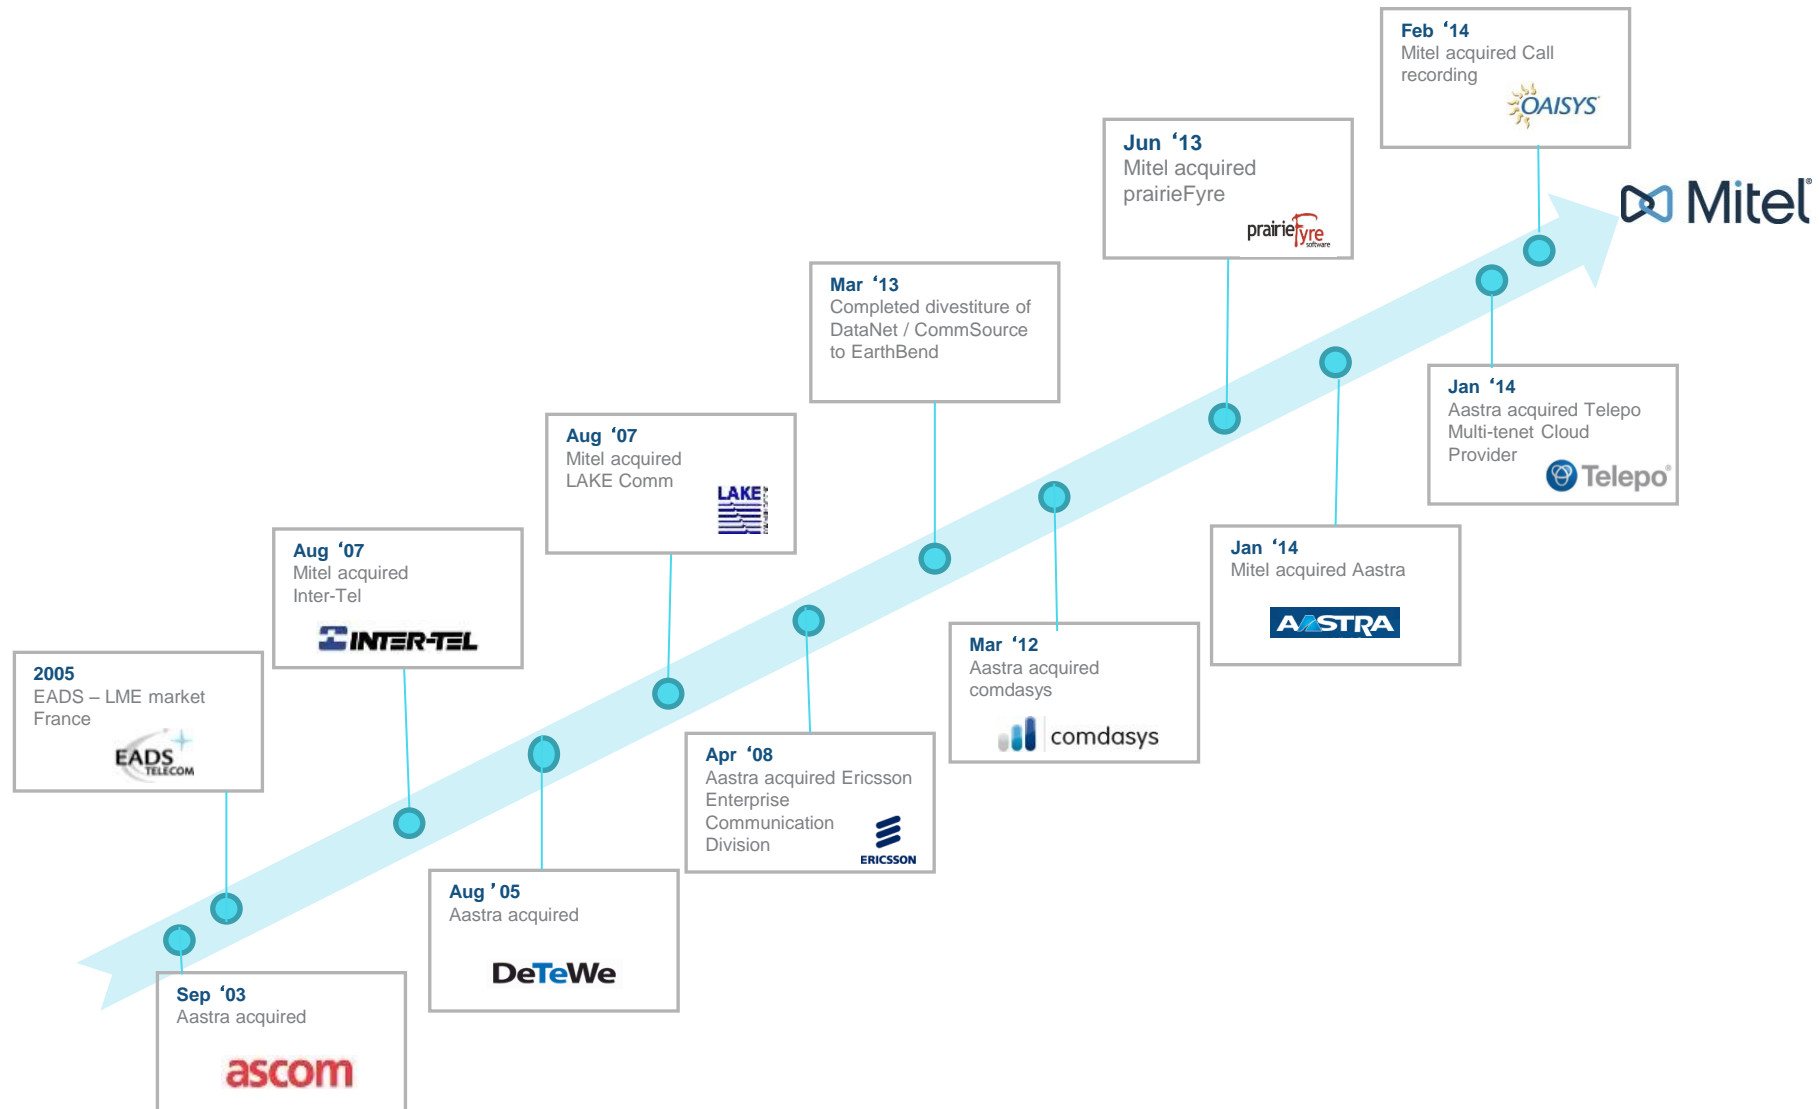

Het nieuwe Mitel

@MITEL

Ook 'uw' logo...

Attribute Association - Logos

Which of these logos communicates that Mitel is/provides.... Base = All respondents.

Acquisitiehistorie

Result
Een

Gr

* As of June

Resultaat van overnames: Leader in GartnerMagic Quadrant UC

juli 2013

augustus 2014

Strategie

Leverage
the core

Invest
in the cloud

Rapidly
Expand the
contact center

Mitel